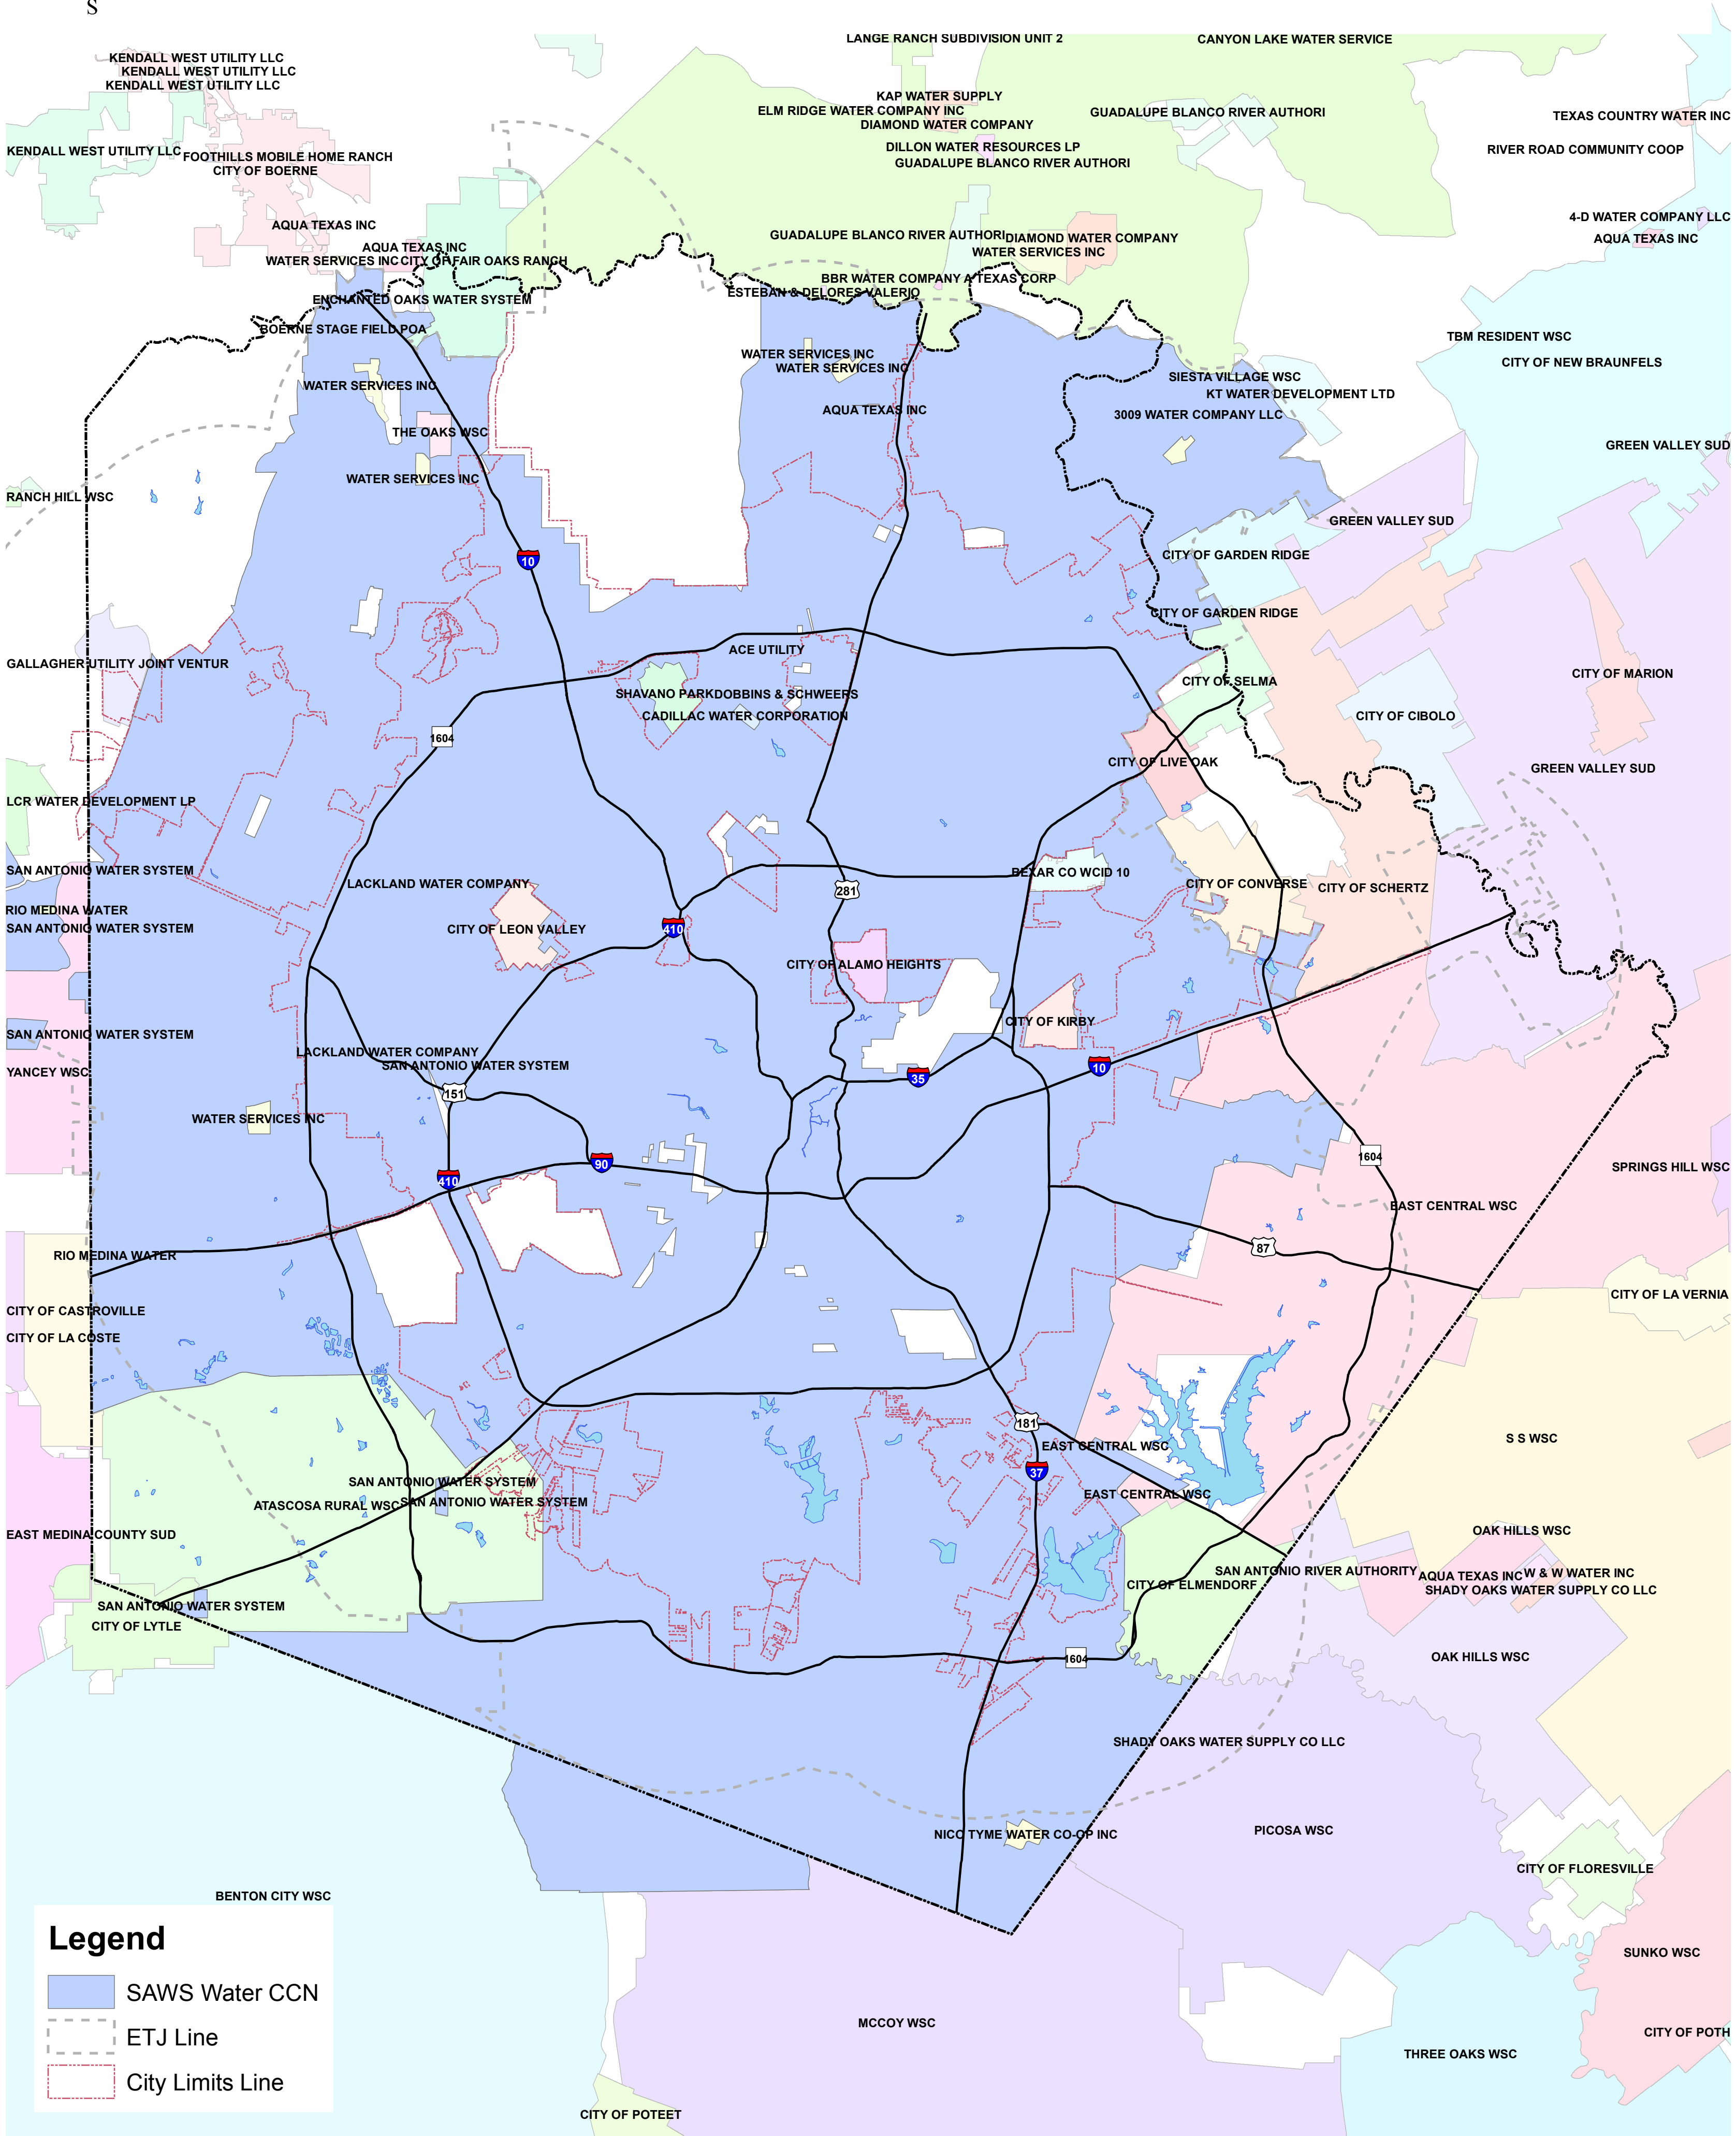

SAWS Water CCN #10640

Legend

- SAWS Water CCN
- ETJ Line
- City Limits Line